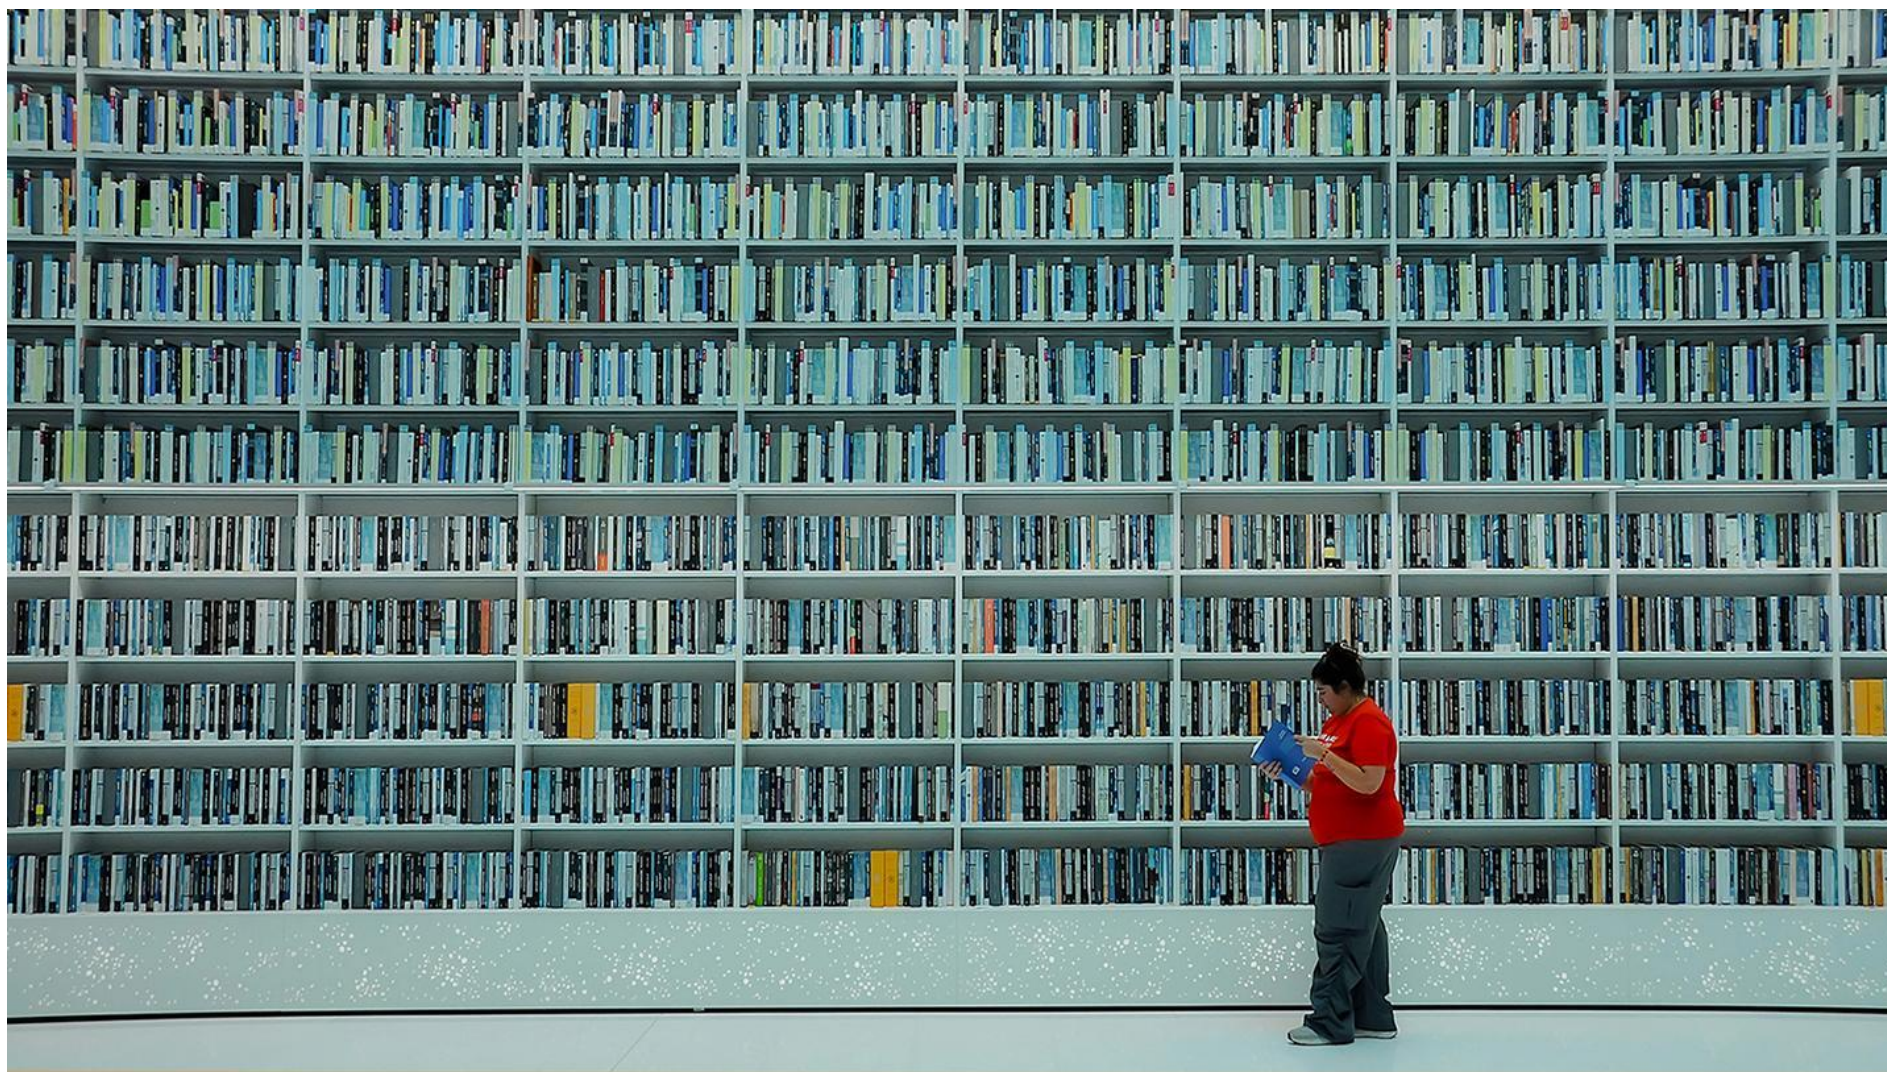

E-Certificate of Merit | Salon 2 | UNIVERSAL IMAGE CIRCUIT 2026 | PSA 2026-1041 | COLOR OPEN (PIDC) (DIGITAL) | World of Pages | Gangadharan C K | United Arab Emirates